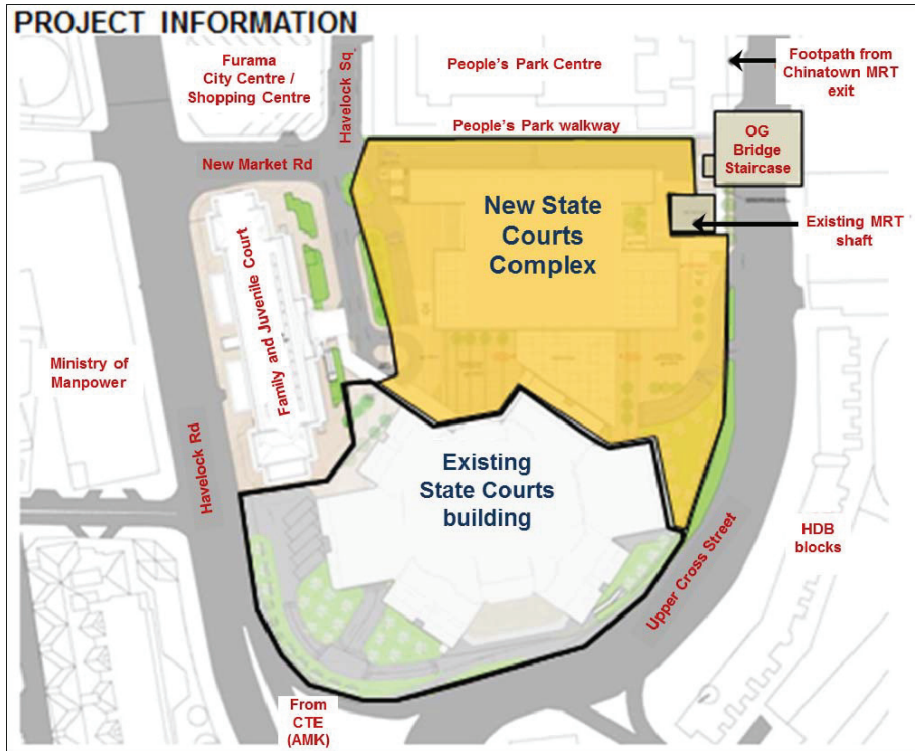

2 The new State Courts Complex, scheduled for completion in 2019, will be located at the current URA public carpark in front of the current State Courts building (see Annex, Image 1). It comprises two towers, each about 150m high, with an area of 110,000sqm. The twin towers are linked by a series of sky bridges that enable the controlled circulation of court visitors and staff of the State Courts. An eco-friendly building, the new complex features naturally-ventilated corridors and high-rise gardens to filter the afternoon sun. The high-rise sky terraces bring green relief to the built-up city and provide soothing gardens to the users.

3 When completed, the new State Courts Complex will accommodate over 60 courtrooms and over 50 hearing chambers.

4 At the groundbreaking event, The Honourable the Chief Justice Sundaresh Menon said, "When completed, the new (State Courts Complex) will have a symbolic presence in the city.... The new towers complement the 'octagon' without trying to dominate it. Each building will be representative of the period it was conceived in. The existing 'octagon', which is a distinctive landmark associated with justice for nearly 40 years, has been slated for conservation. Retrofitting works will commence when the new complex is operationally ready."

Image 1: Location of the new State Courts Complex

Image 2: Artist's impression of the new State Courts Complex